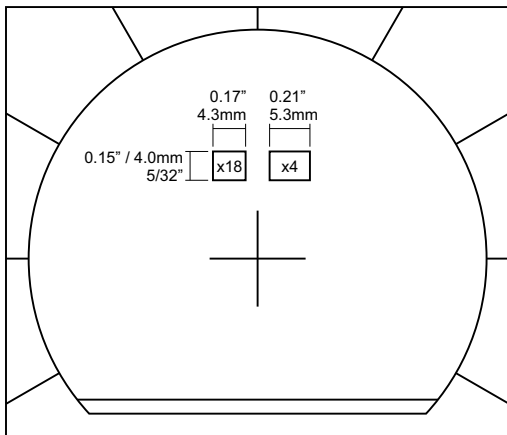

These templates may be photocopied for personal use in conjunction with the ParaGrafix photoetch set for the DeAgostini Millennium Falcon Kit (part number PGX195). All other use forbidden.

These templates may be photocopied for personal use in conjunction with the ParaGrafix photoetch set for the DeAgostini Millennium Falcon Kit (part number PGX195). All other use forbidden.