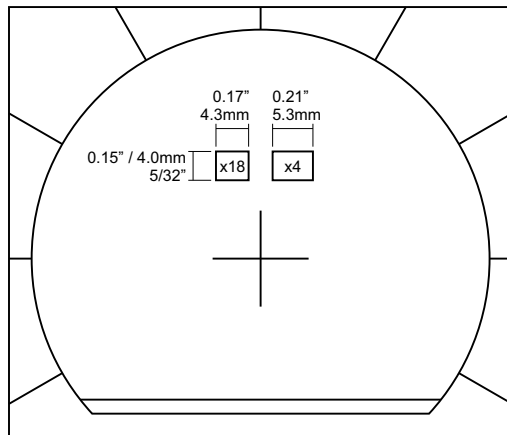

These templates may be photocopied for personal use in conjunction with the ParaGrafix photoetch set for the DeAgostini Millennium Falcon Kit (part number PGX195). All other use forbidden.