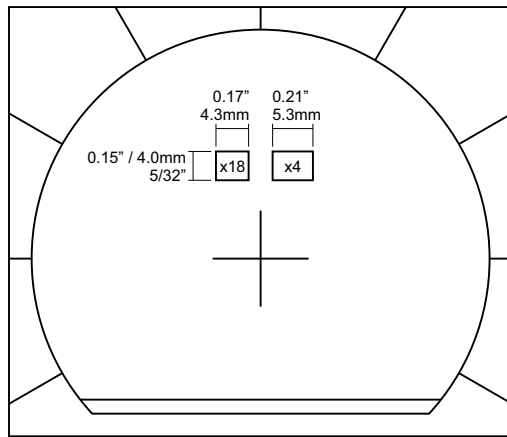

These templates may be photocopied for personal use in conjunction with the ParaGrafix photoetch set for the DeAgostini Millennium Falcon Kit (part number PGX195). All other use forbidden.

These templates may be photocopied for personal use in conjunction with the ParaGrafix photoetch set for the DeAgostini Millennium Falcon Kit (part number PGX195). All other use forbidden.