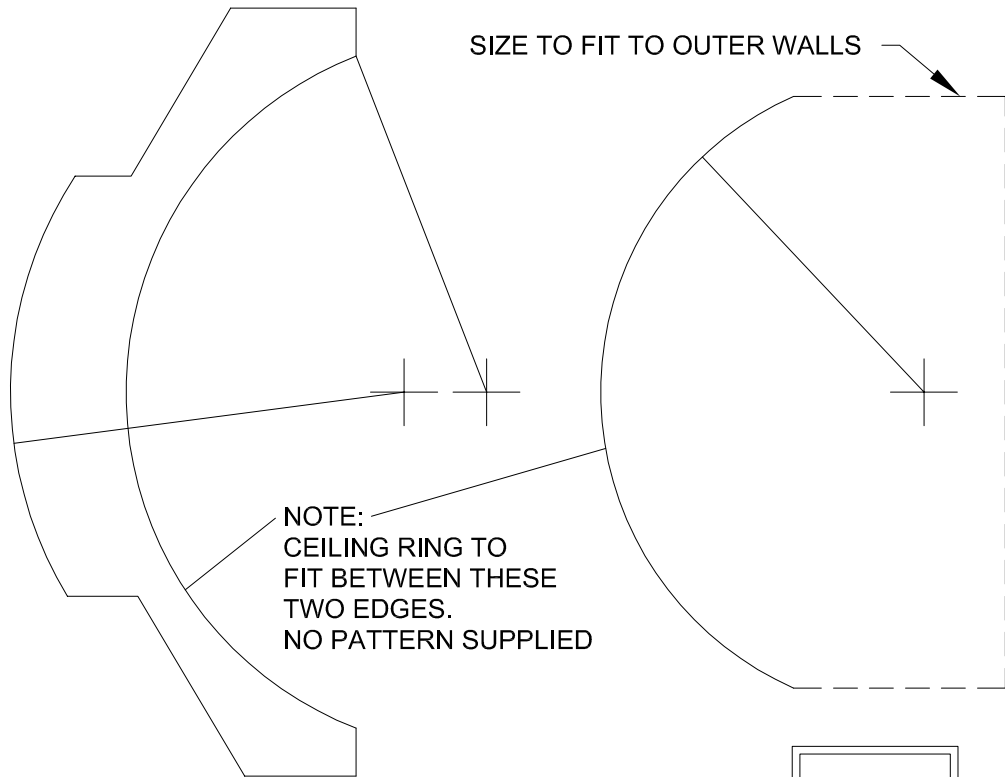

UNLESS NOTED, ALL PIECES ON THIS SHEET 0.06 STOCK
OUTSIDE RECTANGLE MUST PRINT OUT AT 6.0X9.0 INCHES
UNLESS NOTED, 1 COPY OF EACH PIECE

4 COPIES OF THIS PIECE

2 COPIES OF THIS PIECE

2 COPIES OF THIS PIECE

2 COPIES OF THIS PIECE

2 COPIES OF THIS PIECE

2 COPIES OF THIS PIECE

2 COPIES OF THIS PIECE

OUTSIDE RECTANGLE MUST PRINT OUT AT 6.0X9.0 INCHES
UNLESS NOTED, 1 COPY OF EACH PIECE

THESE PIECES CUT FROM 0.040 STOCK

2 COPIES THIS PIECE

8 COPIES THIS PIECE

THESE PIECES CUT FROM 0.020 STOCK

2 COPIES THIS PIECE

12 COPIES THIS PIECE

THIS PIECE FOR DESIGN REFERENCE ONLY